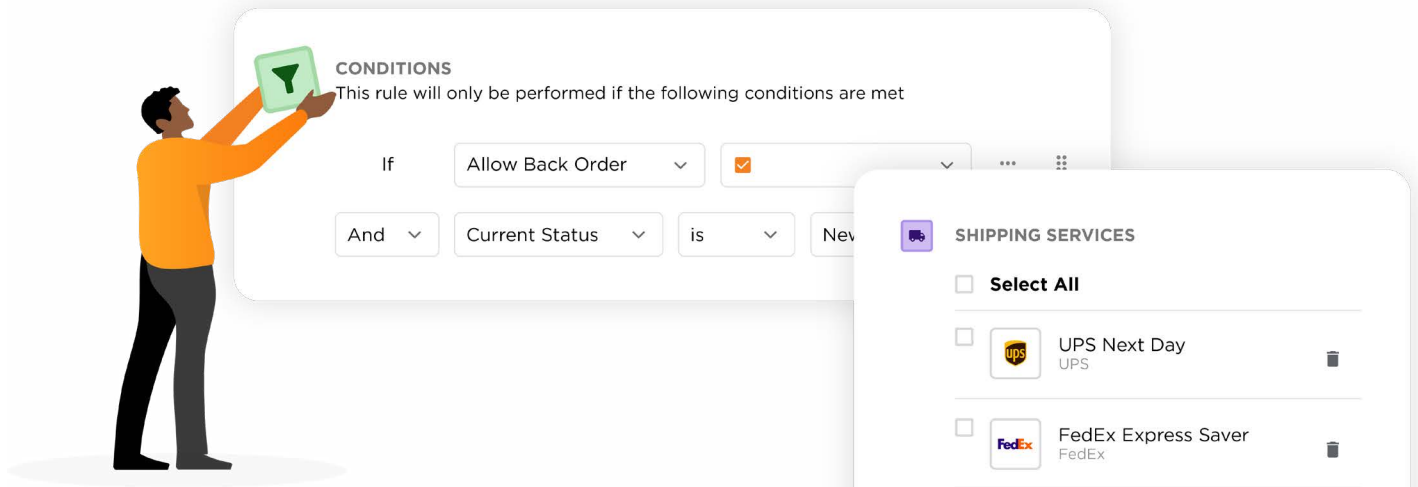

## Save up to 20% on Shipping

- ✓ **AI-driven rate shopping**  
secure the lowest shipping rates on every order, saving up to 20% on shipping in just a few clicks.
- ✓ **Fewer, smarter shipments**  
Automatically merge orders where possible, optimizing packing space and improving the customer experience cheaper.
- ✓ **Pack orders efficiently**  
Minimize wasted space, reducing shipping costs and packing materials by up to 25% with our intelligent carton optimization.

RATE SELECTION METHOD

Select cheapest shipping method ▾

Select how this rule will prioritize shipping services